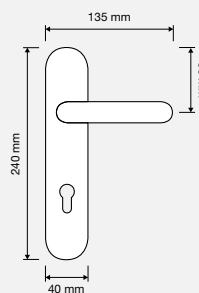

COD. 600 PL

www.format24.ru