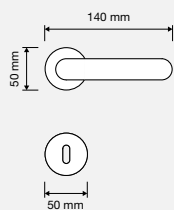

PA porcellana beige
602 ivory porcelain

AR porcellana beige fiore rosa
766 pink rose flowered ivory porcelain

AM porcellana beige fiore marrone
665 brown flowered ivory porcelain

COD. 600 RB 102

COD. 600 PL