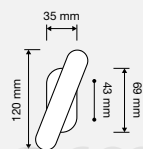

COD. 600 MX

www.format24.ru