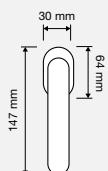

COD. 600 DK

www.format24.ru