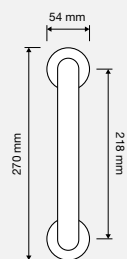

COD. 600 CR

www.format24.ru